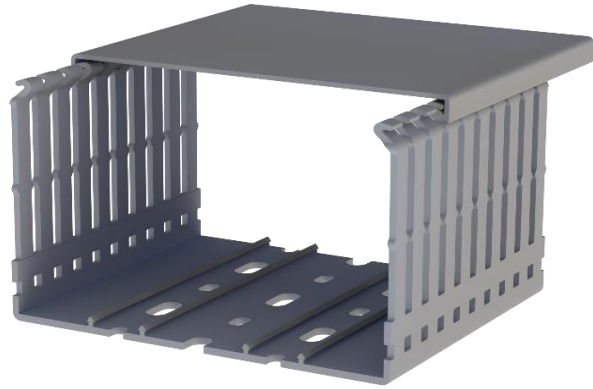

## KKD 1208

Order		
RAL 7030 - Stone Grey	Thin Slot (4-6)	555 1208

Dimensions	
Length	2.000,00 mm
Width	120,00 mm
Height w/o cover	77,60 mm
Height w/ cover	80,00 mm

Technical Data				
Material	PVC		Package Qty.	6 pcs. x 2 mt.
Inflammability	UL 94 V0		Wire Fill Capacity	60%
Max. Service Temp.	60°C		Min. Service Temp.	-15°C